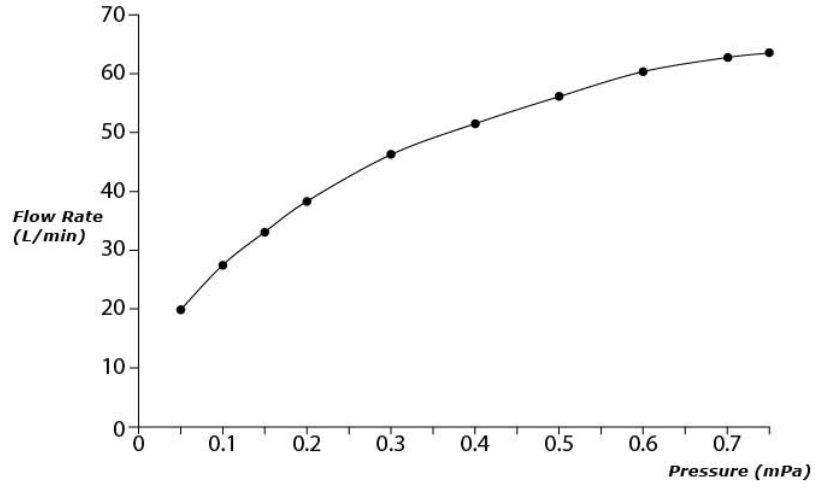

Flow Rate

TBG08201B

Please consult TOTO representative for more details.

All rights reserved by TOTO including but not limited to Improve & Change of Product Design, Specs or Availability at any time without prior notice.