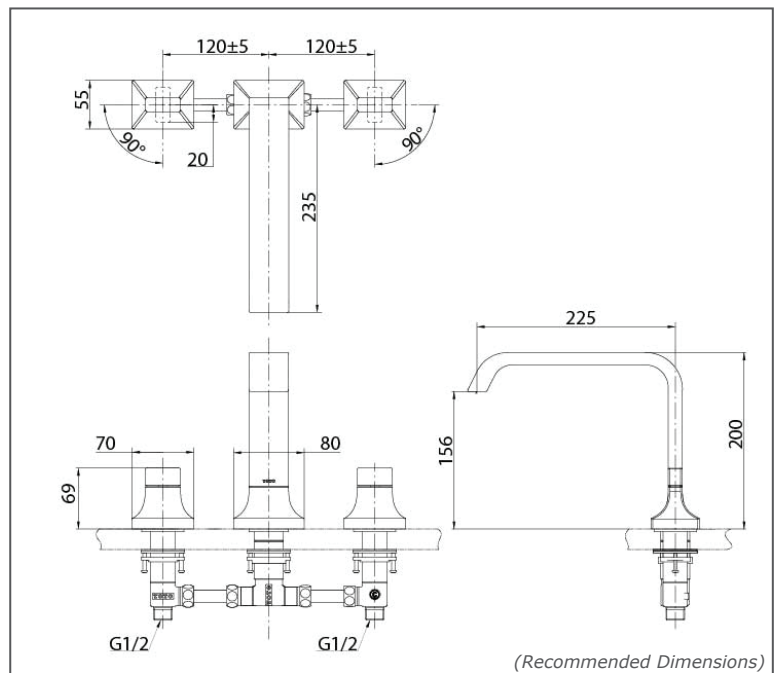

## SPECIFICATIONS

- Finish : Chrome
- Material : Brass
- Water Pressure : 0.25MPa~0.75MPa

## PARTS DESCRIPTION

TBG08201B : Bath Filler Without Shower  
(3-Holes)

TBG08201B

Please consult TOTO representative for more details.

All rights reserved by TOTO including but not limited to Improve & Change of Product Design, Specs or Availability at any time without prior notice.